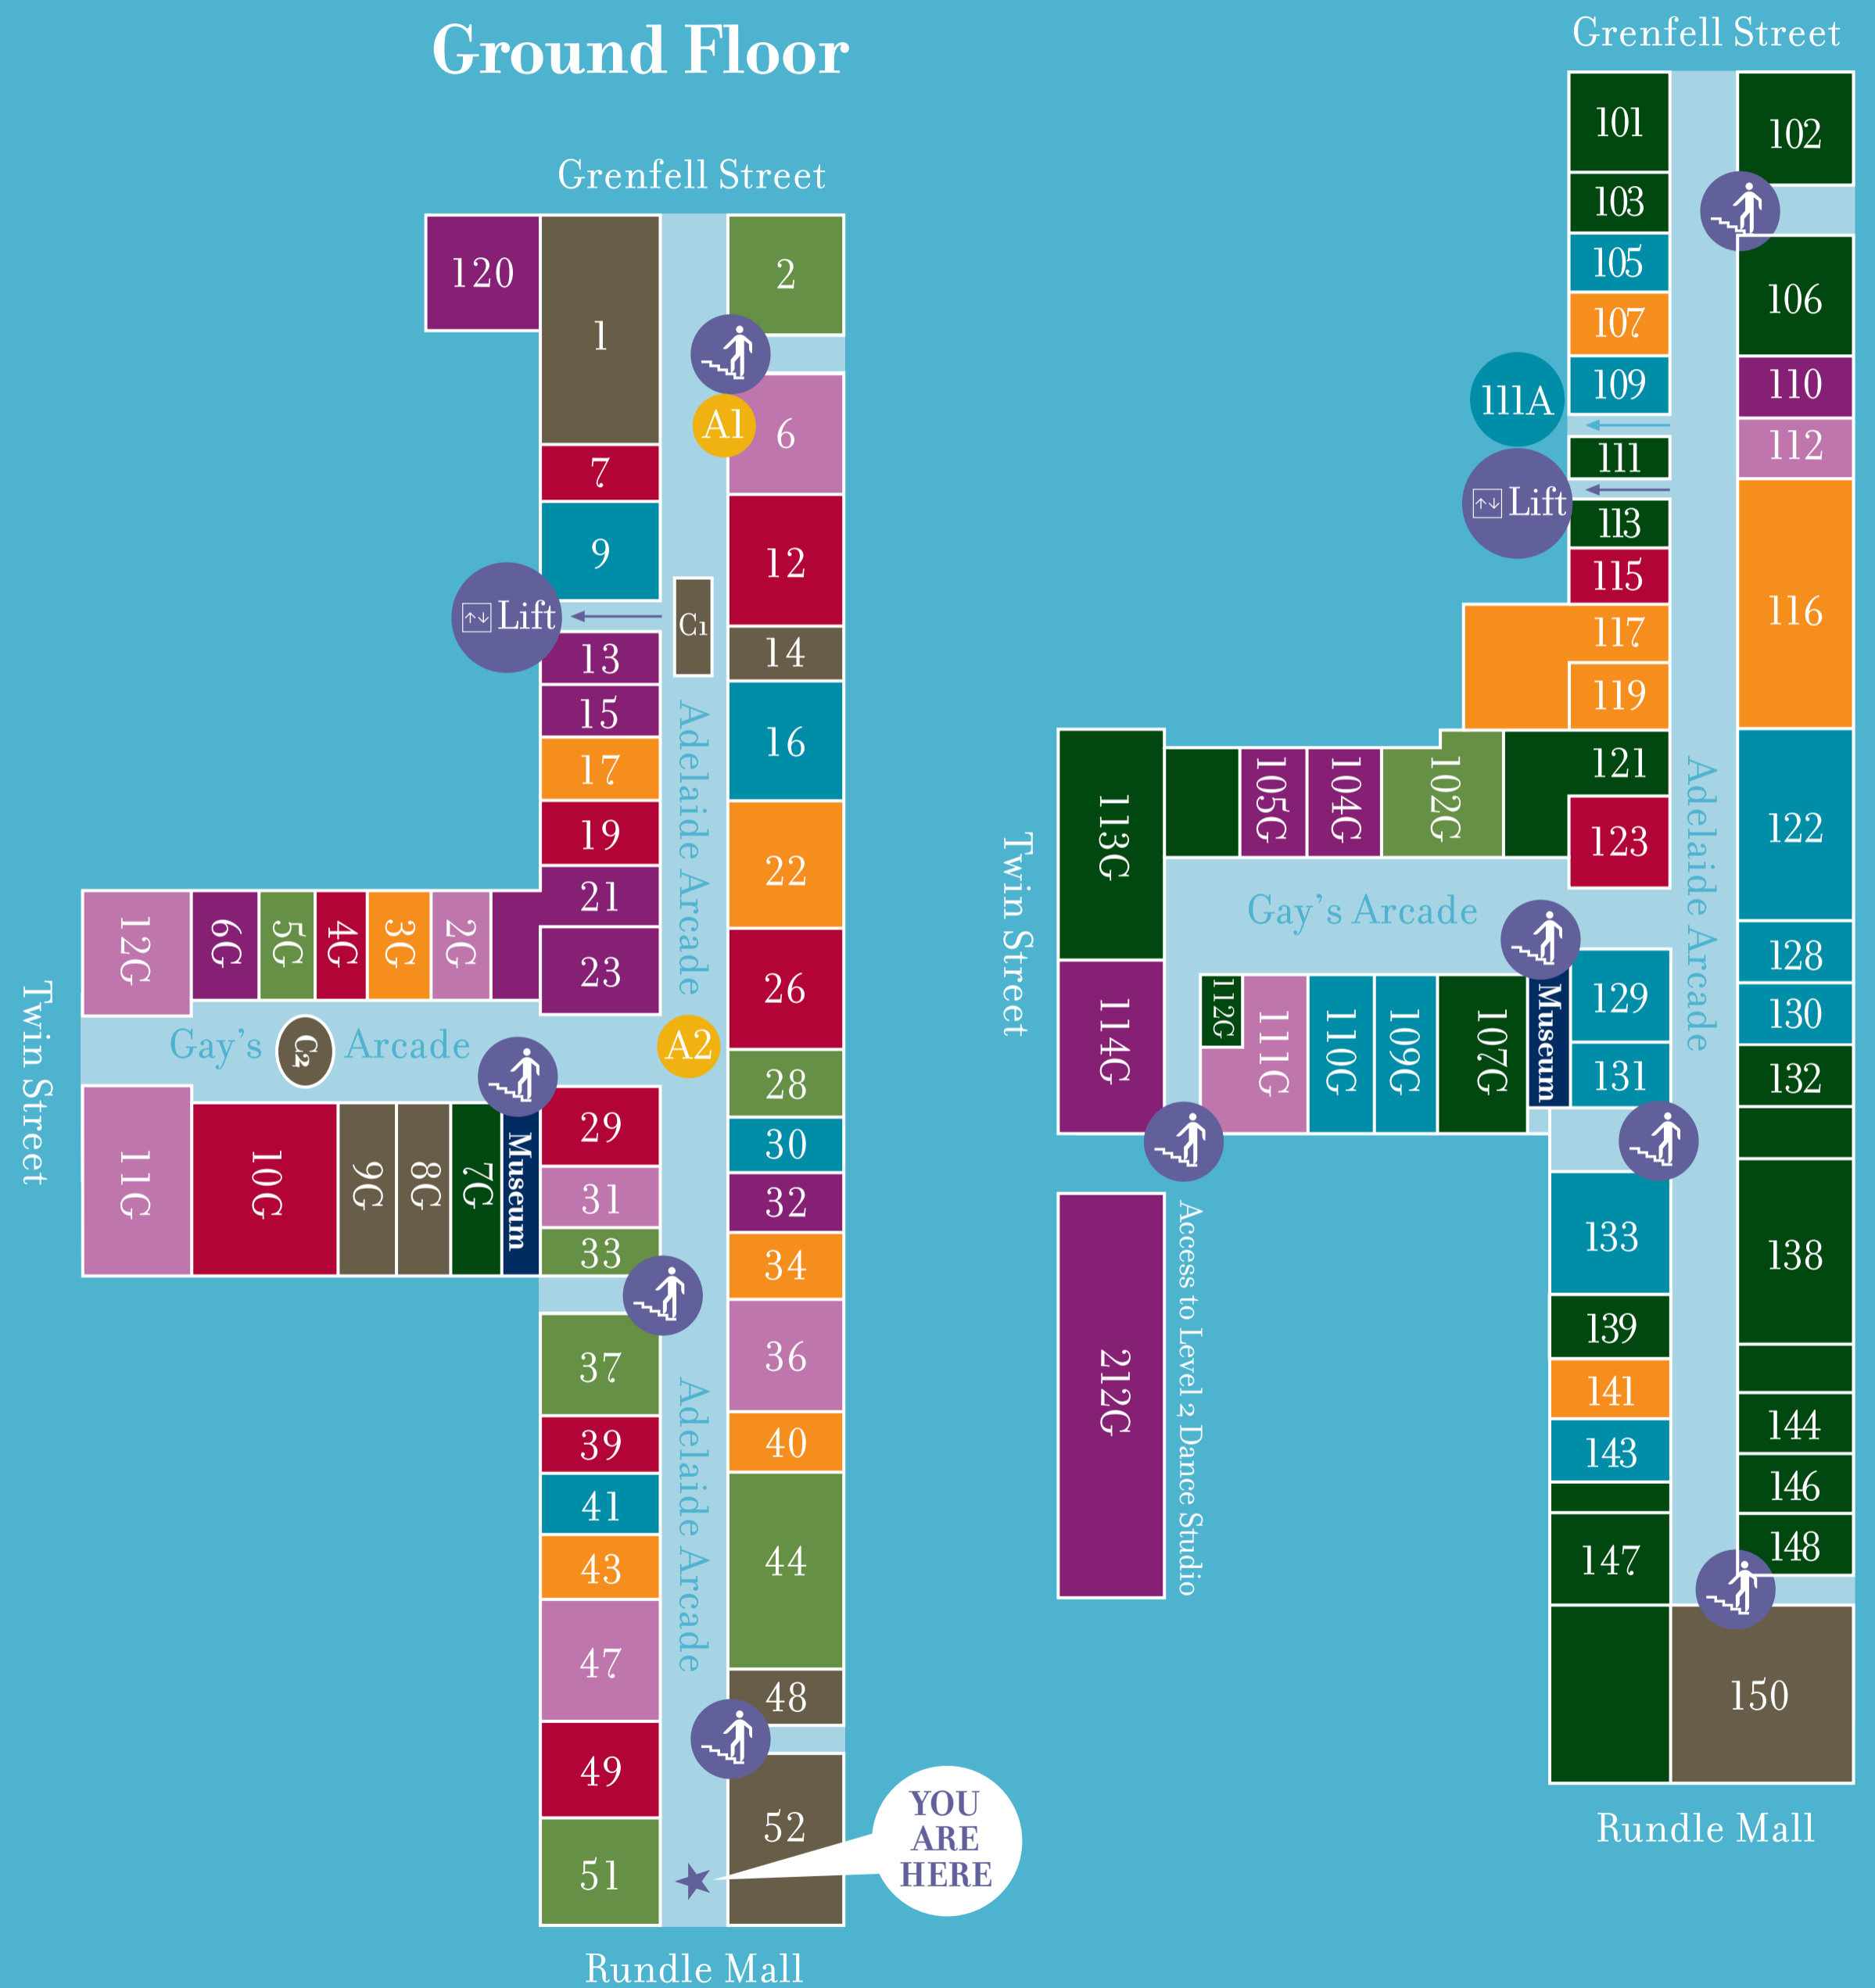

ADELAIDE ARCADE

Fashion/Accessories

- 47 Adelaide Hatters
- 112 Arcade Alchemy
- 6 Bonnie Wigs
- 31 Alexandra Lingerie
- 36 Hedrena
- 11G Industrie
- 12G Innocenti
- 2G Silk & Linen
- 111G Terry Gasson Bespoke Tailor

Health & Beauty

- 43 Anton's Unique Hair Creations
- 107 Aristocut Beauty
- 3G Chinese Traditional Clinic
- 17 Daly Salon Women + Men
- 40 Elysian Salon Spa
- 116 [Heal] Podiatry
- 34 Janesce
- 141 Slick Lobster Barbershop
- 22 The Pinhole Effect

Cafes & Chocolate

- C2/9G Caffe L'Incontro
- C1/14 Ciao Coffee Bar
- 1 Haigh's Chocolates
- 8G Katsumoto Japanese
- 52 Koko Black
- 48 The Coffee Spot
- 150 Two-Bit Villains

Specialties

- 110 A Rare Notion
- 6G Adelaide Comic Centre
- 23 Adelaide Arcade Coins
- 13 Button Bar
- 105G Letter Press Books
- 15 Monetarium
- 32 Shaver Shop
- 104G Studio Paris Photography
- 114G Terry Simpson Ballet Studio
- 212G Terry Simpson Ballet Studio
- 21 The Battery Bar
- 120 Twin City Camera House (Grenfell Street)

ATM's

- A1 ANZ
- A2 National Australia Bank

Museum

Located in the central Arcade Stairwell off Gay's Arcade.

Ground Floor

Balcony Level