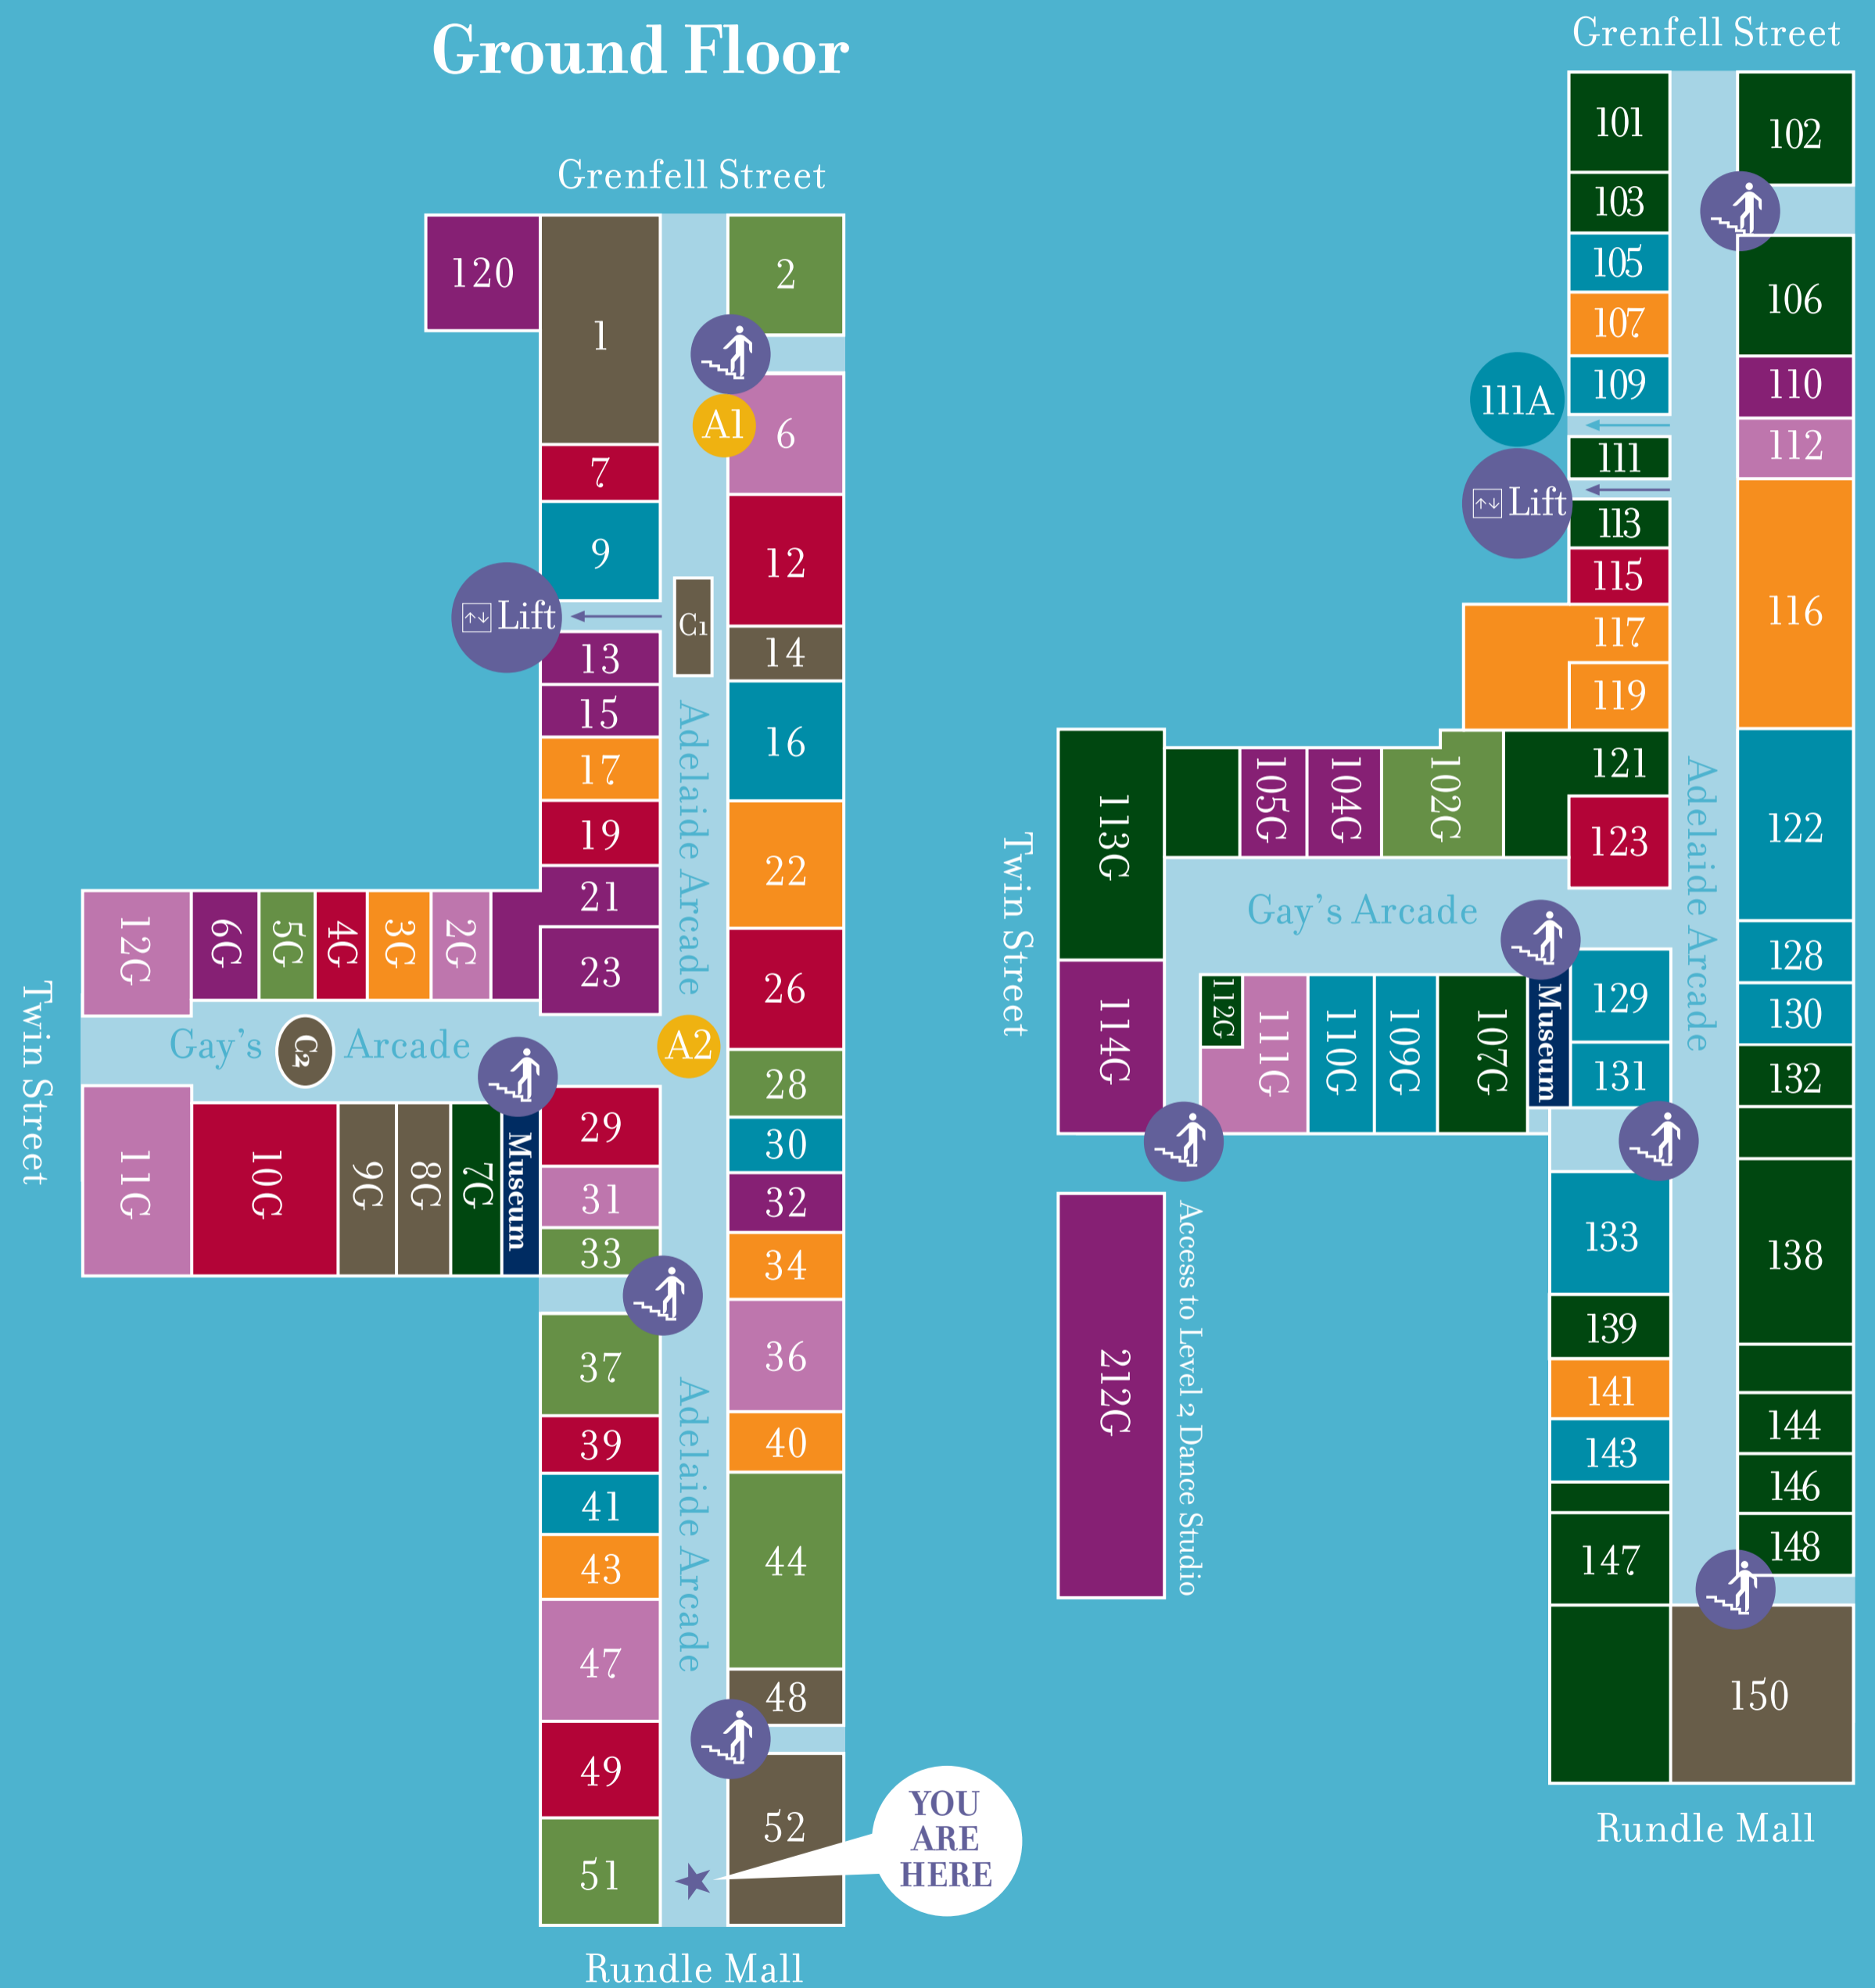

ADELAIDE ARCADE

Fashion/Accessories

- 47 Adelaide Hatters
- 112 Arcade Alchemy
- 6 Bonnie Wigs
- 31 Alexandra Lingerie
- 36 Hedrena
- 11G Industrie
- 12G Innocenti
- 2G Silk & Linen
- 111G Terry Gasson Bespoke Tailor

Health & Beauty

- 43 Anton's Unique Hair Creations
- 107 Aristocut Beauty
- 3G Chinese Traditional Clinic
- 17 Daly Salon Women + Men
- 40 Elysian Salon Spa
- 116 [Heal] Podiatry
- 34 Janesce
- 141 Slick Lobster Barbershop
- 22 The Pinhole Effect

Cafes & Chocolate

- C2/9C Caffe L'Incontro
- C1/14 Ciao Coffee Bar
- 1 Haigh's Chocolates
- 8G Katsumoto Japanese
- 52 Koko Black
- 48 The Coffee Spot
- 150 Two-Bit Villains

Specialties

- 110 A Rare Notion
- 6G Adelaide Comic Centre
- 23 Adelaide Arcade Coins
- 13 Button Bar
- 105G Letter Press Books
- 15 Monetarium
- 32 Shaver Shop
- 104G Studio Paris Photography
- 114G Terry Simpson Ballet Studio
- 212G Terry Simpson Ballet Studio
- 21 The Battery Bar
- 120 Twin City Camera House (Grenfell Street)

ATM's

- A1 ANZ
- A2 National Australia Bank

Museum

Located in the central Arcade Stairwell off Gay's Arcade.

Ground Floor

Balcony Level